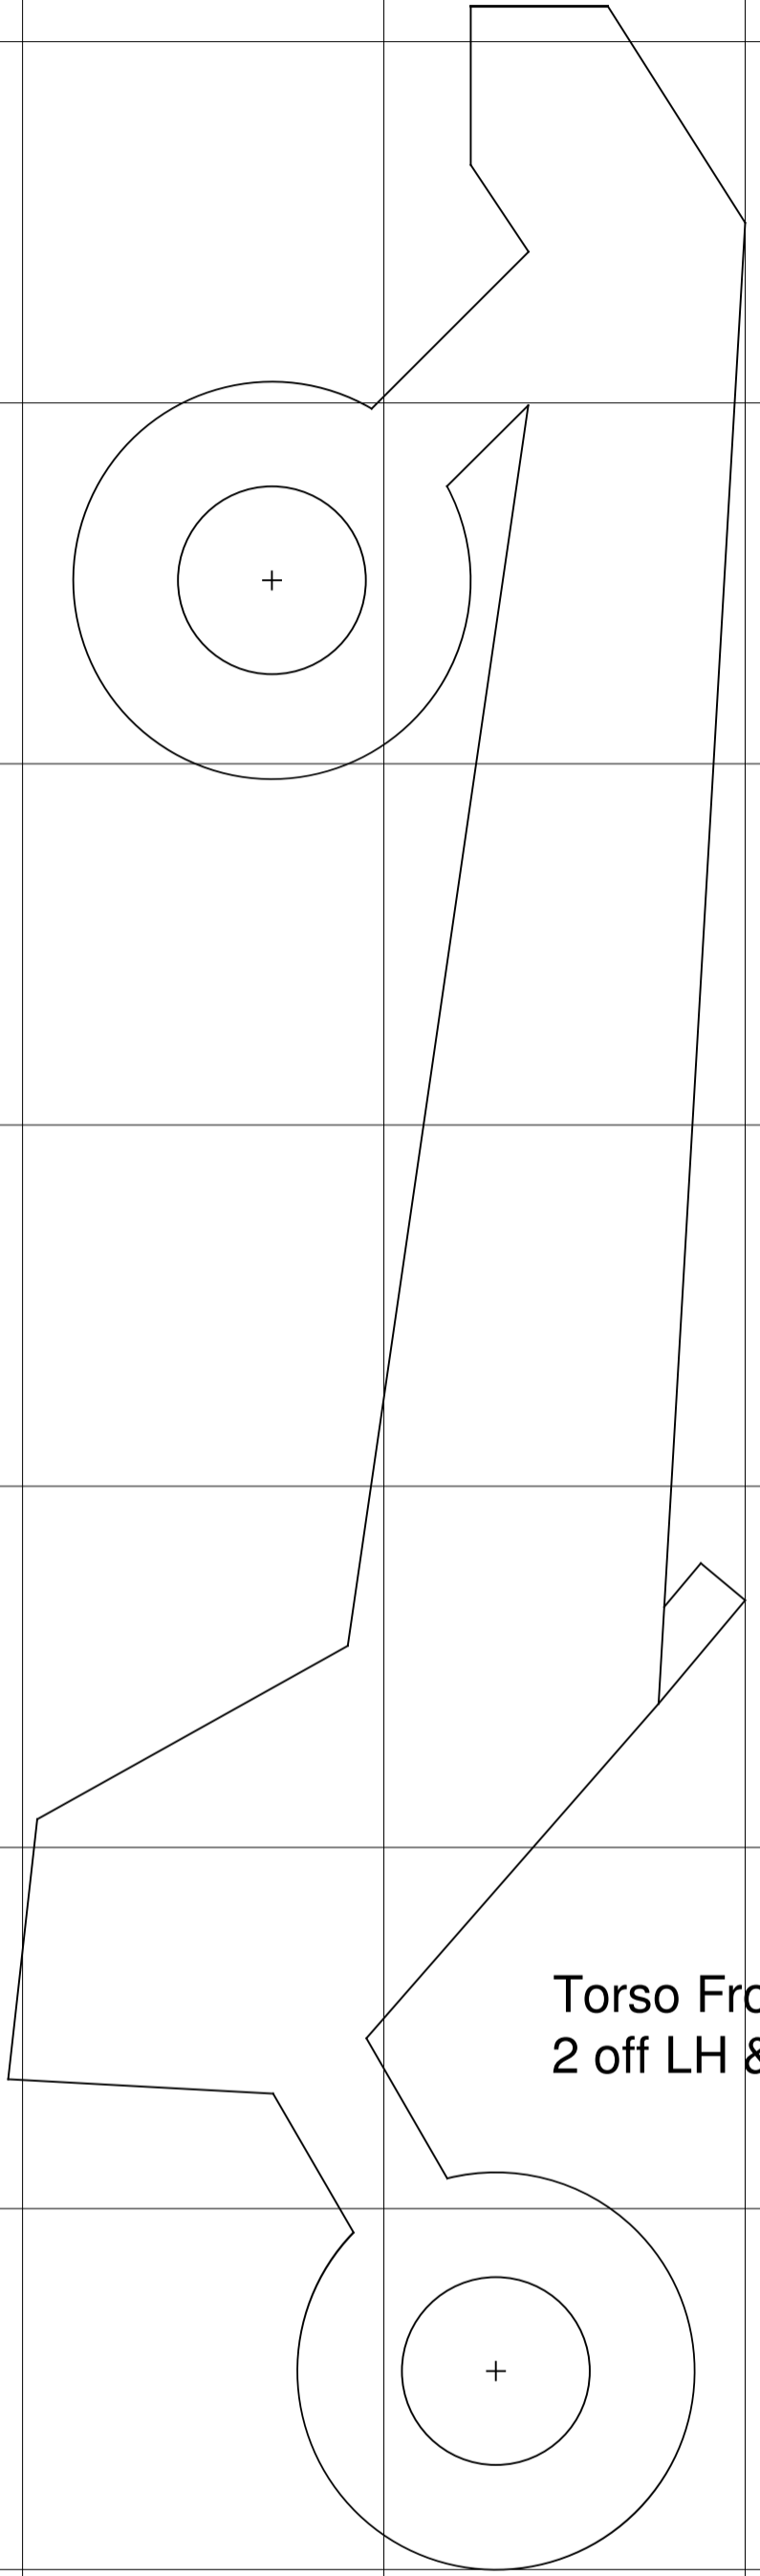

# TRON LEGACY

Leg Sacrel Pieces  
2 off

Leg Boot Pieces  
2 off

Leg Strips  
2 off  
Leg Kit

Leg Knee Pieces  
2 off

Torso Disk  
1 off

Torso Strip  
1 Chest, 2 Arms  
3 off

Torso Curved Strip  
2 off LH & RH

Torso Front Piece  
2 off LH & RH

Torso Kit

Notes:  
1. Outlines of el-shapes supplied by EL Wine Craft.  
2. Supplied as two kits- legs & Torso  
3. Torso curve and front piece are handed- only one hand drawn