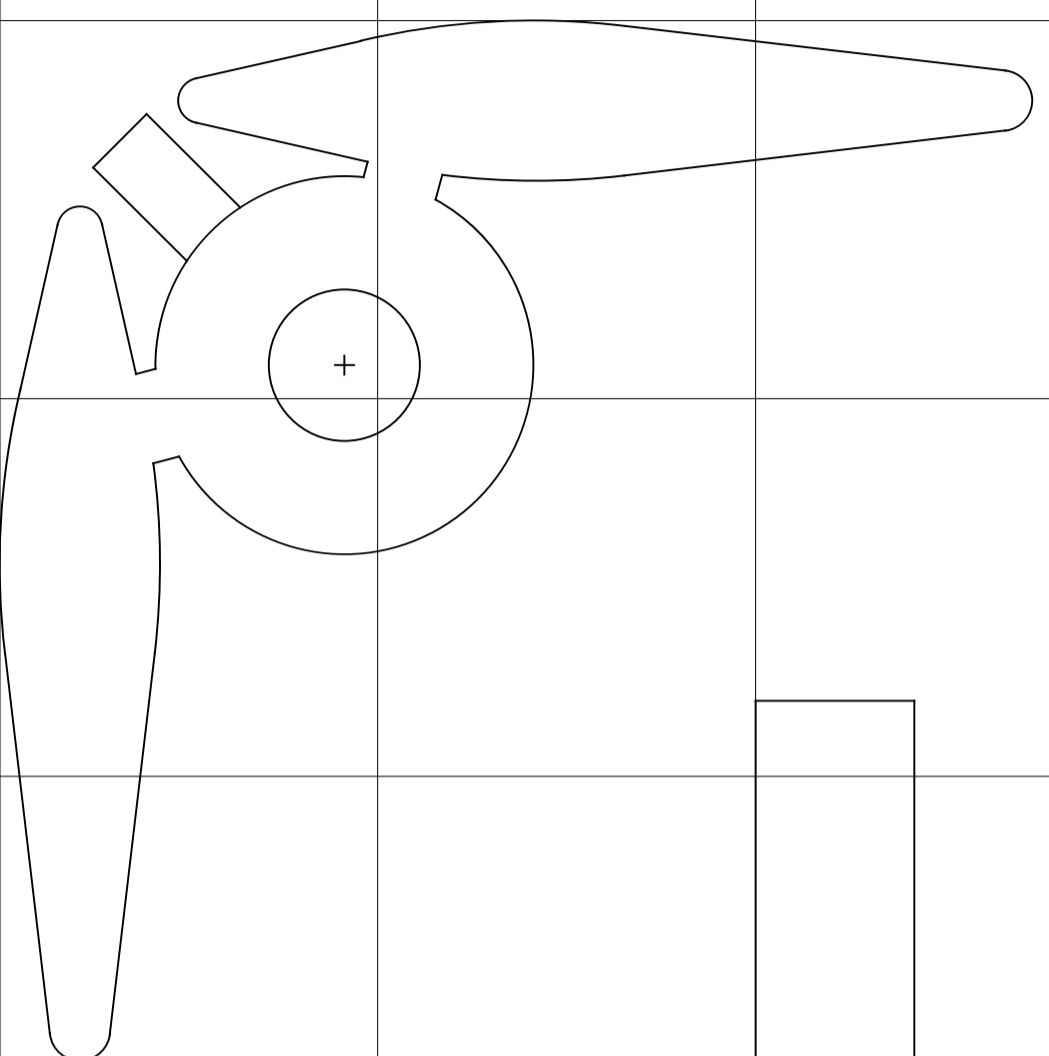

# TRON LEGACY

Leg Sacrel Pieces  
2 off

Leg Boot Pieces  
2 off

Leg Strips  
2 off  
Leg Kit

Leg Knee Pieces  
2 off

Torso Disk  
1 off

Torso Strip  
1 Chest, 2 Arms  
3 off

Torso Curved Strip  
2 off LH & RH

Torso Front Piece  
2 off LH & RH

Torso Kit

Notes:  
1. Outlines of el-shapes supplied by EL Wine Craft.  
2. Supplied as two kits- legs & Torso  
3. Torso curve and front piece are handed- only one hand drawn