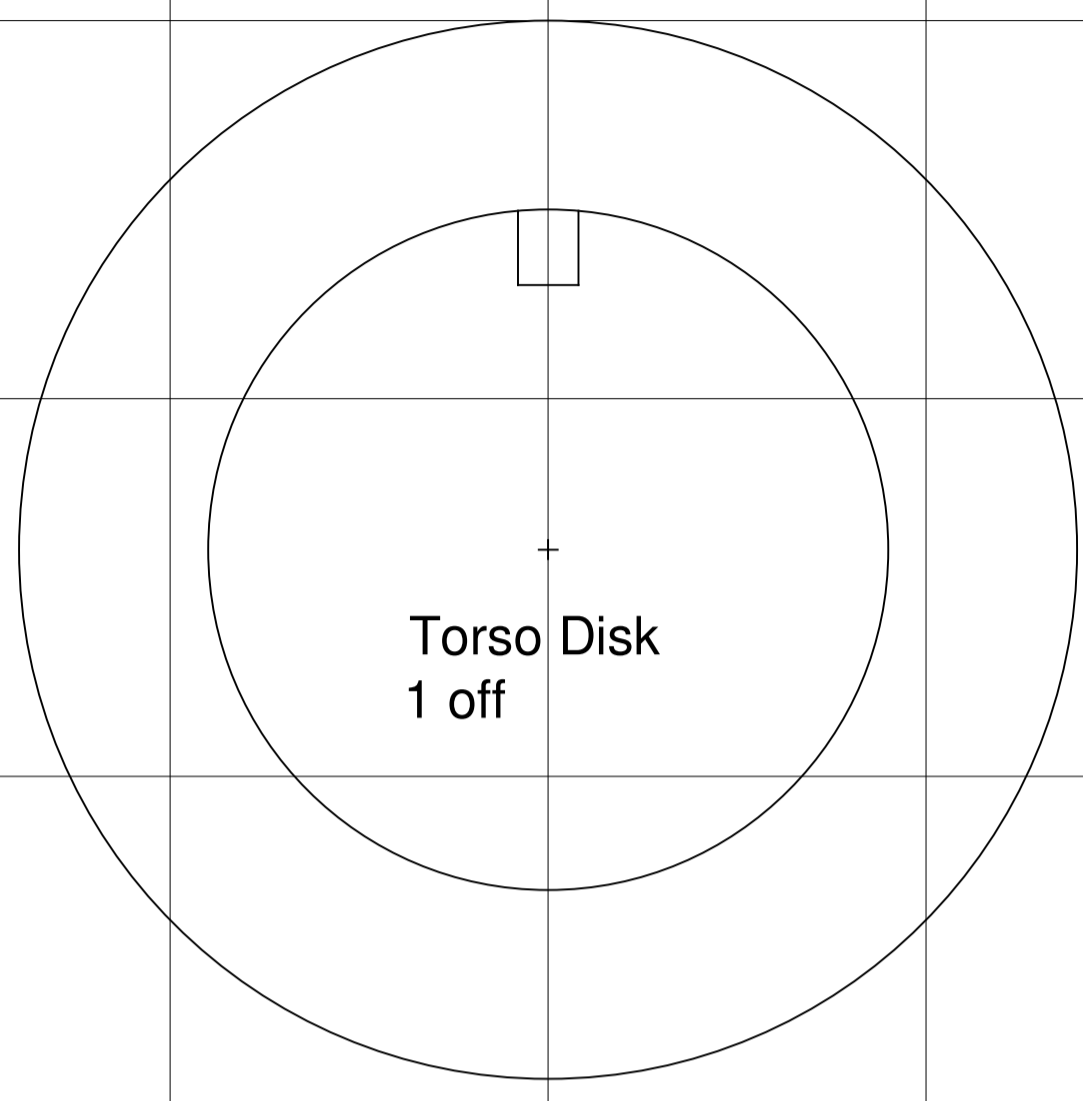

# TRON LEGACY

Leg Sacrel Pieces  
2 off

Leg Boot Pieces  
2 off

Leg Strips  
2 off  
Leg Kit

Leg Knee Pieces  
2 off

Torso Disk  
1 off

Torso Strip  
1 Chest, 2 Arms  
3 off

Torso Curved Strip  
2 off LH & RH

Torso Front Piece  
2 off LH & RH

Torso Kit

Notes:  
1. Outlines of el-shapes supplied by EL Wine Craft.  
2. Supplied as two kits- legs & Torso  
3. Torso curve and front piece are handed- only one hand drawn