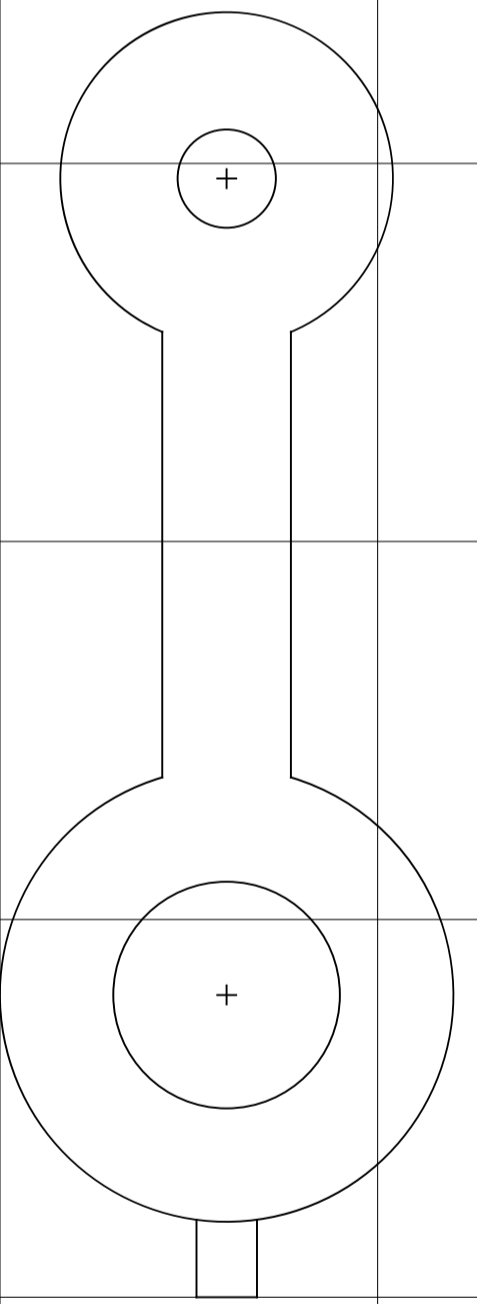

# TRON LEGACY

Leg Sacrel Pieces  
2 off

Leg Boot Pieces  
2 off

Leg Strips  
2 off  
Leg Kit

Leg Knee Pieces  
2 off

Torso Disk  
1 off

Torso Strip  
1 Chest, 2 Arms  
3 off

Torso Curved Strip  
2 off LH & RH

Torso Front Piece  
2 off LH & RH

Torso Kit

Notes:  
1. Outlines of el-shapes supplied by EL Wine Craft.  
2. Supplied as two kits- legs & Torso  
3. Torso curve and front piece are handed- only one hand drawn